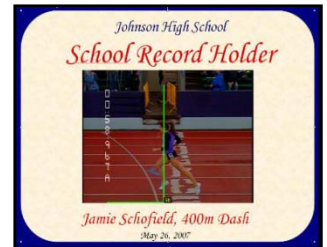

Easily create photo awards and documents,

“Every Coach and AD that observes our use of your software is in awe at how quick and easy it is to obtain results.”

Motion Analysis Software!

Eagle Eye timing software includes all the features of our Eagle Eye video analysis product ($499 value!) Time your track meets on Saturday and use it everyday to help improve your athletes performance.

Required Equipment 1. Eagle Eye Timing Software, 2. Computer (PC with a minimum of 2G RAM, 40G free hard drive space, 3. Firewire input, 4. Video Camera (digital or standard VHS analog video camera with RCA or A/V output. If digital: Hi8, MiniDV), 5. Pyro-Bright Flash Timer, 6. Pyro-Flash shells for the starting gun, 7. Digital converter, 8. Video cable (connecting camera to the converter), 10. Specialized File transfer cable (required only if using two computers)

For more information go to: www.EagleEyeDV.com

Specialized Features

- Customized Race Directory for easy recall
- Magnify feature for close finishes
- Create Photo Results to match athlete with time
- Create Proof of Performance documents
- Capture finish line image for team Awards
- Sell photographs as team fundraiser
- Email finish line video to challenging coaches
- Eagle Eye Timing software is a complete motion analysis tool. See adjacent page.